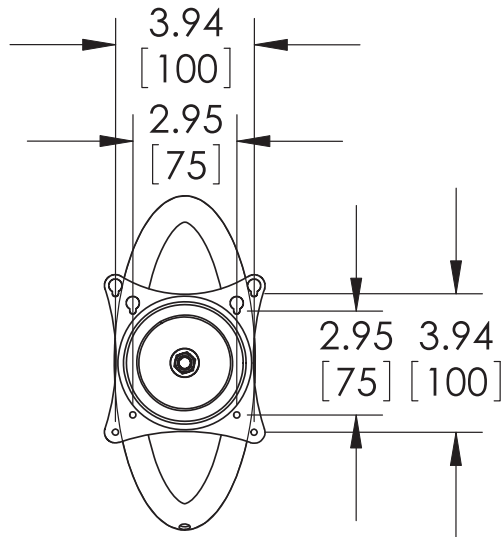

PTM

Tilt/Pivot Flat-Panel Mount

Enjoy great flat-panel integration with a mount that offers surprising viewing flexibility.

- Fits 10" - 37" flat-panel displays
- Compatibility: VESA 75/100/200 x100mm
- +/-15° tilt and pivot
- 360° rotation
- Just 2³/₄" deep
- Cable routing directly into the wall
- Radial Glide Technology™ (patent-pending)
- OSHPD tested (OPA-1680)
- Color: Black or Silver

Model	Display Size	Max. Wt.
PTM	10"-37"	50 lbs. (23 kgs.)
PTM-B	10"-37"	50 lbs. (23 kgs.)

We offer a host of adapter plates for larger VESA and non-VESA mounting patterns. Call 1-800-368-9700 to order.

PTM-B Black

PTM Silver

PREMIER MOUNTS®

SPECIFICATIONS

Dimensions are in inches and millimeters [mm].
Drawings are subject to change without notice.

800.368.9700 | www.mounts.com